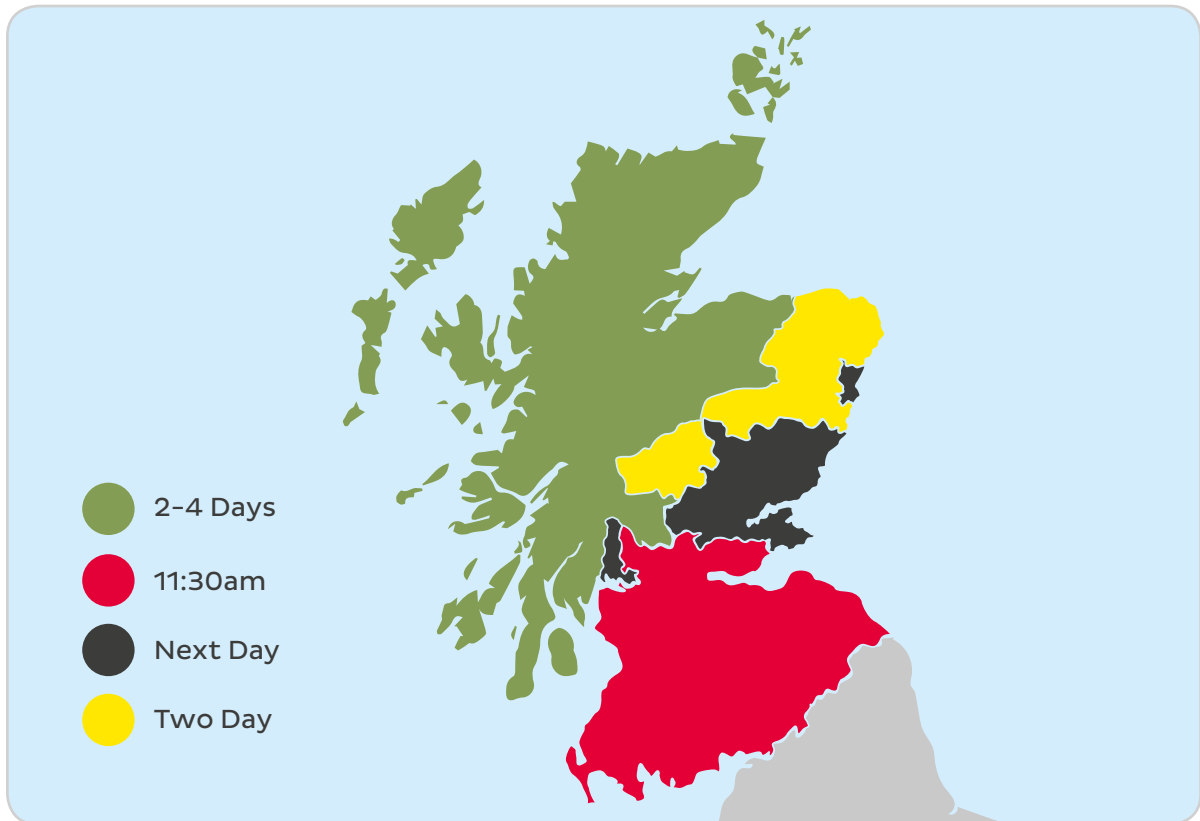

Our services in Scotland

Postcode	Service
AB10 - AB16	Next Day
AB21 - AB30	Next Day
AB31 - AB54	Two Day
DD1 - DD9	Next Day
DG1 - DG9	11:30am
EH1 - EH99	11:30am
FK1 - FK16	11:30am
G1 - G82	11:30am
G83 - G84	Next Day
G90	11:30am
KA1 - KA30	11:30am

Postcode	Service
KY1 - KY7	11:30am
KY8 - KY10	Next Day
KY11 - KY13	11:30am
KY14 - KY16	Next Day
KY99	11:30am
ML1 - ML12	11:30am
PA1 - PA19	11:30am
PH1 - PH14	Next Day
PH15 - PH18	Two Day
TD1 - TD 15	11:30am
Click here for Scottish Highlands & Islands service times	