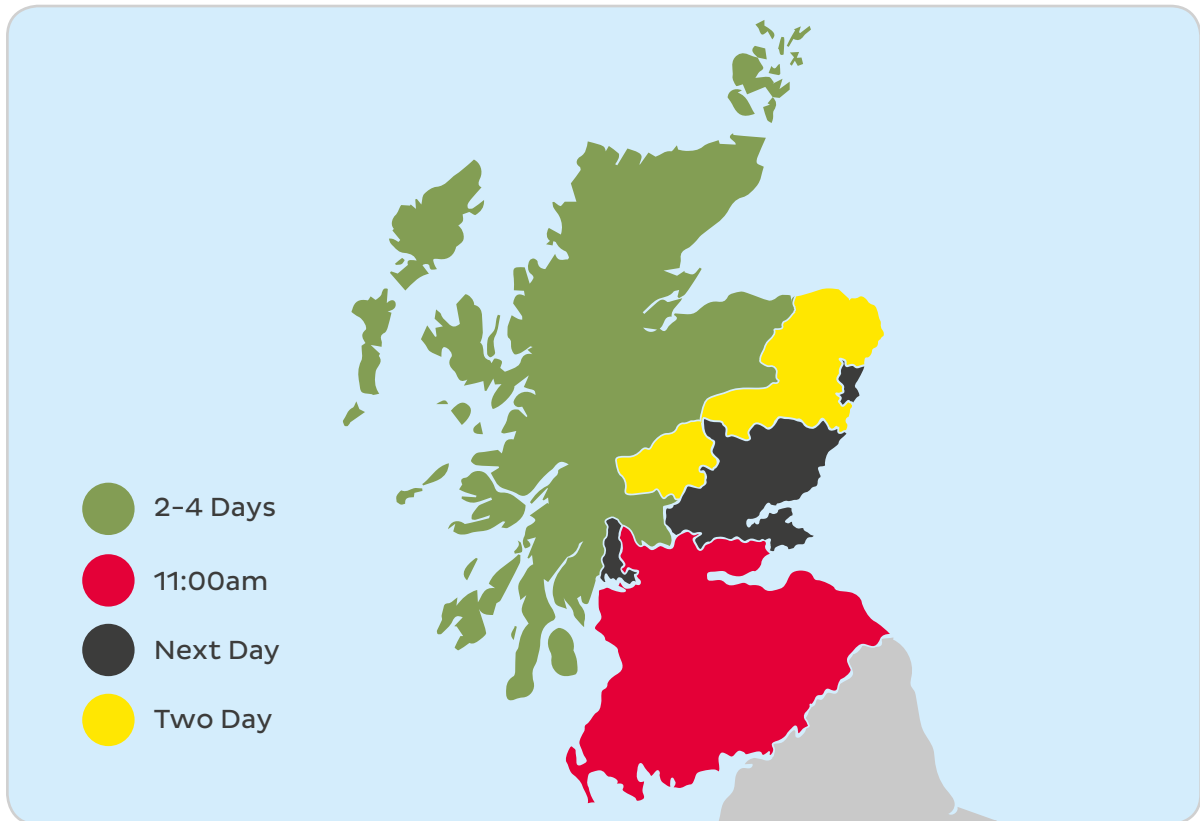

# Our services in Scotland

Postcode	Service
AB10 - AB16	Next Day
AB21 - AB30	Next Day
AB31 - AB54	Two Day
DD1 - DD9	Next Day
DG1 - DG9	11:00am
EH1 - EH99	11:00am
FK1 - FK16	11:00am
G1 - G82	11:00am
G83 - G84	Next Day
G90	11:00am
KA1 - KA30	11:00am

Postcode	Service
KY1 - KY7	11:00am
KY8 - KY10	Next Day
KY11 - KY13	11:00am
KY14 - KY16	Next Day
KY99	11:00am
ML1 - ML12	11:00am
PA1 - PA19	11:00am
PH1 - PH14	Next Day
PH15 - PH18	Two Day
TD1 - TD 15	11:00am
<a href="#">Click here for Scottish Highlands &amp; Islands service times</a>	