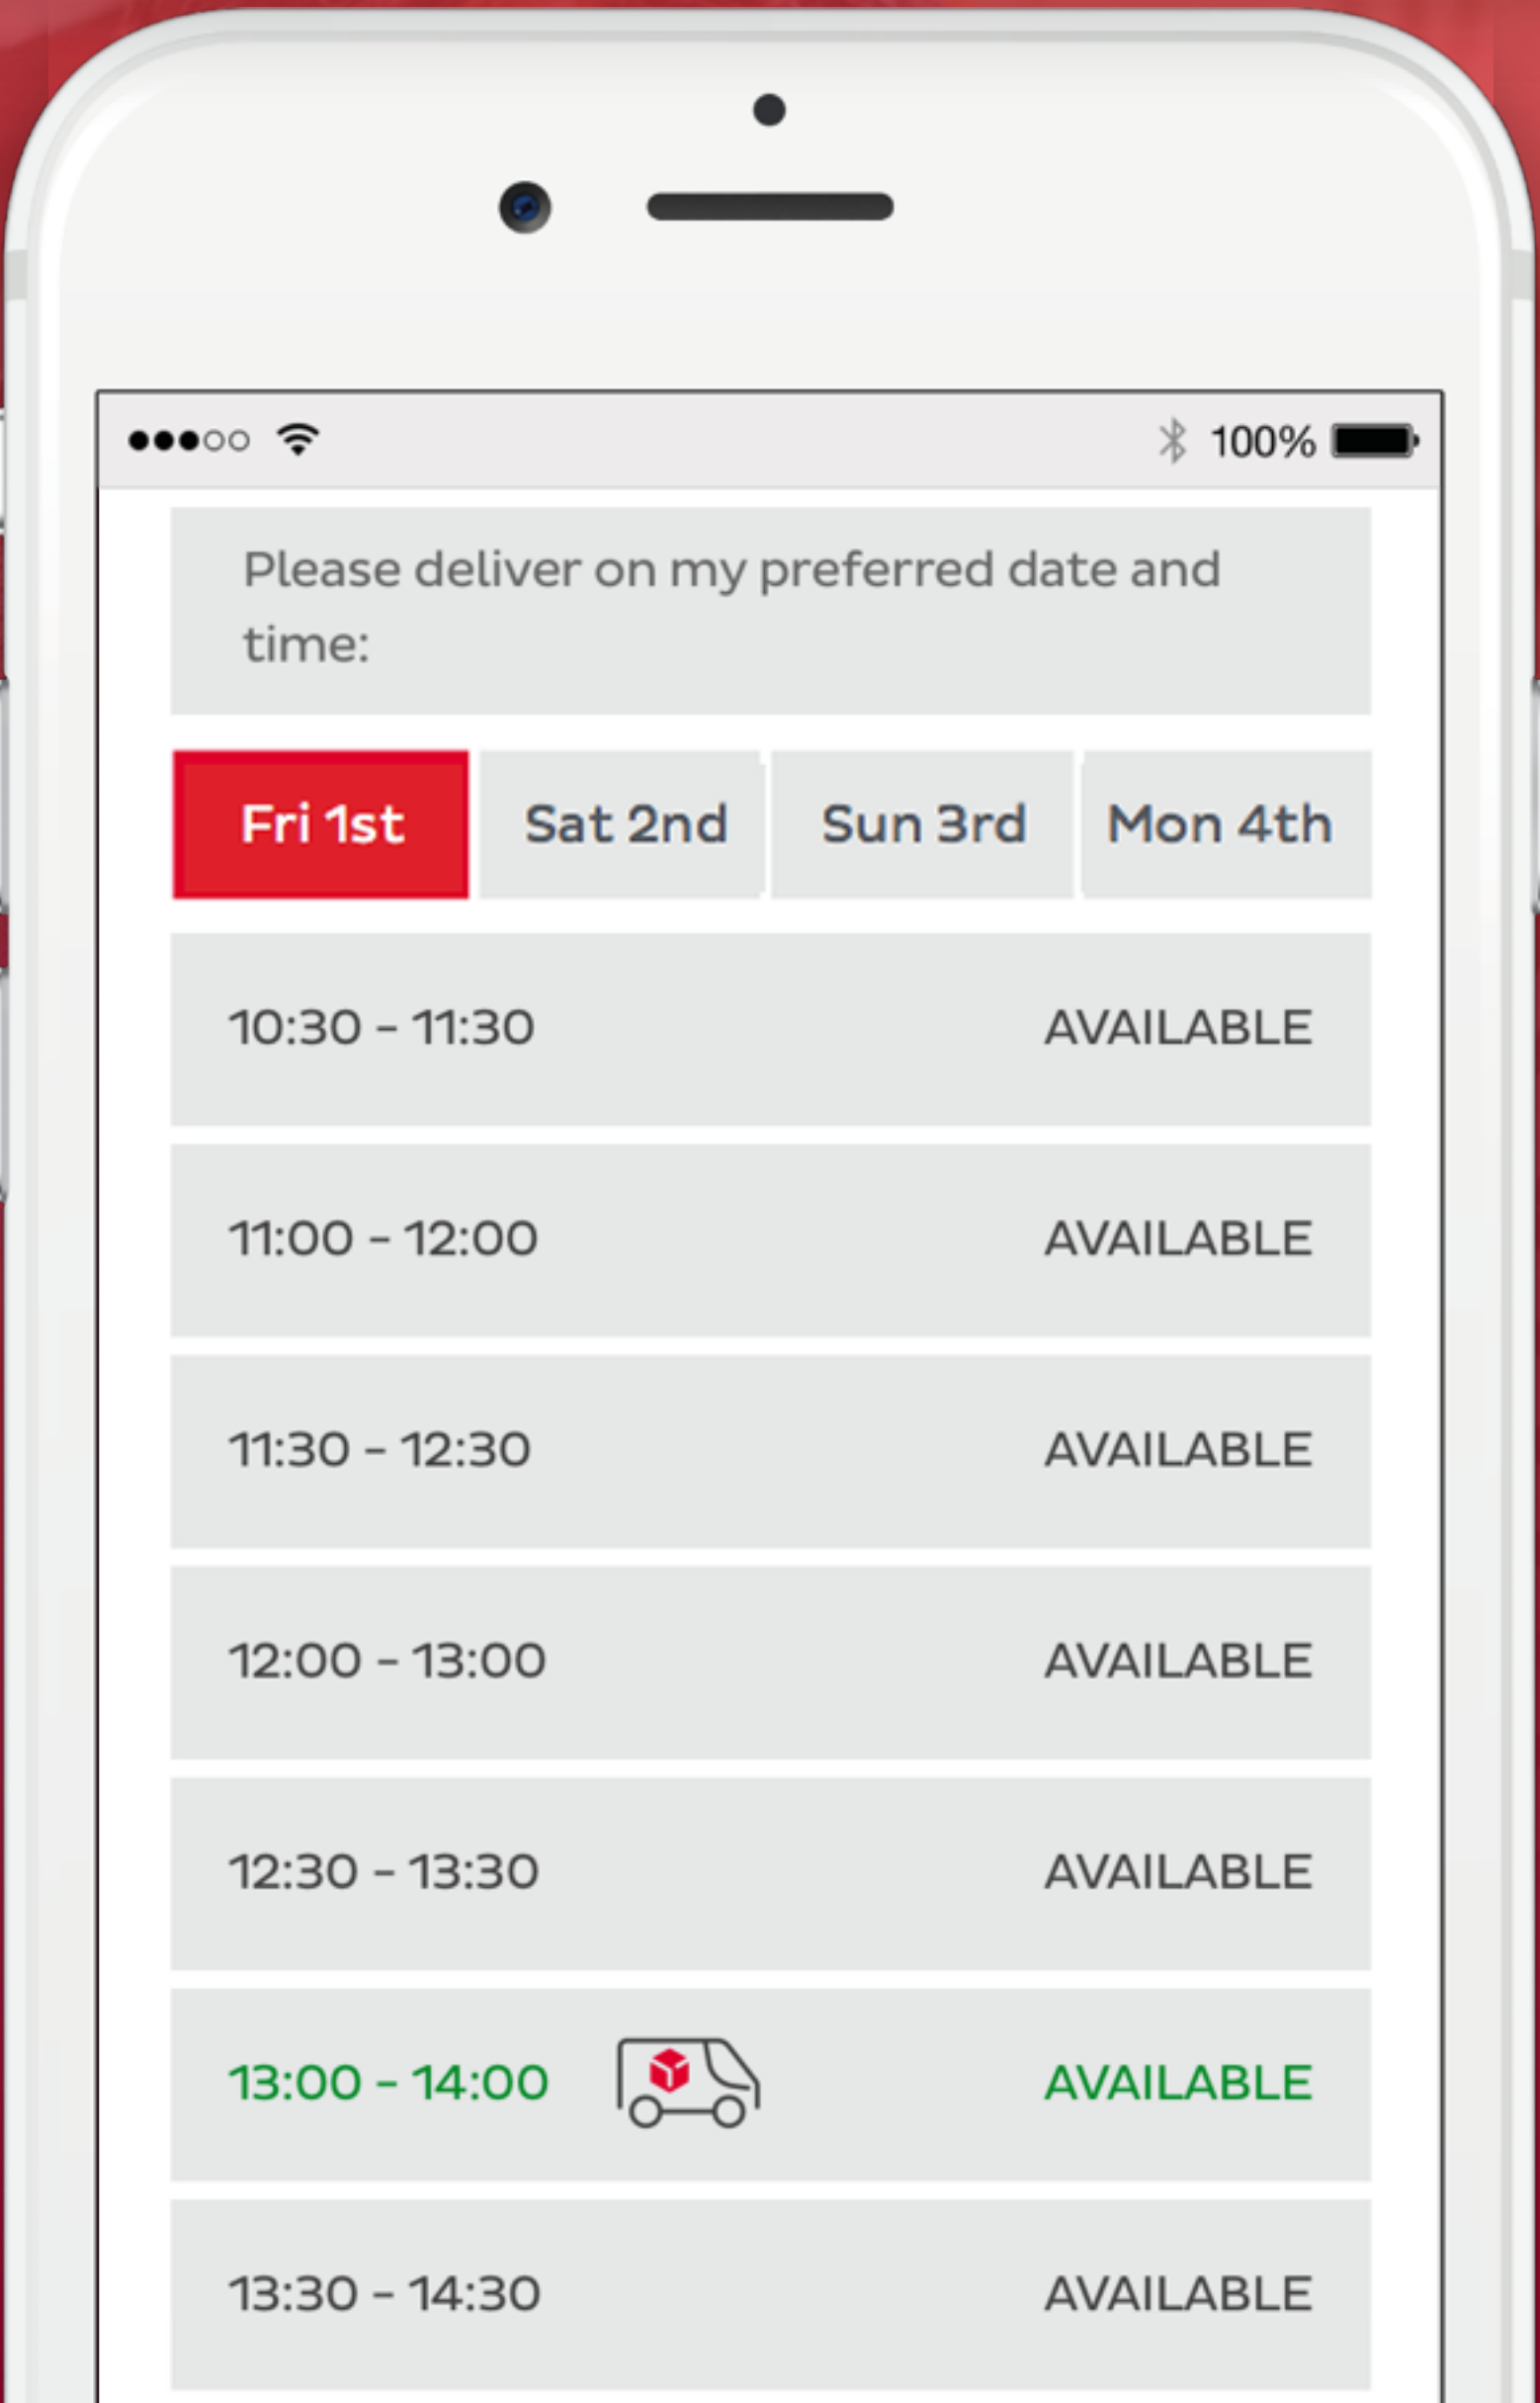

## 2. Notification with in-flight

# 4. Select the hour